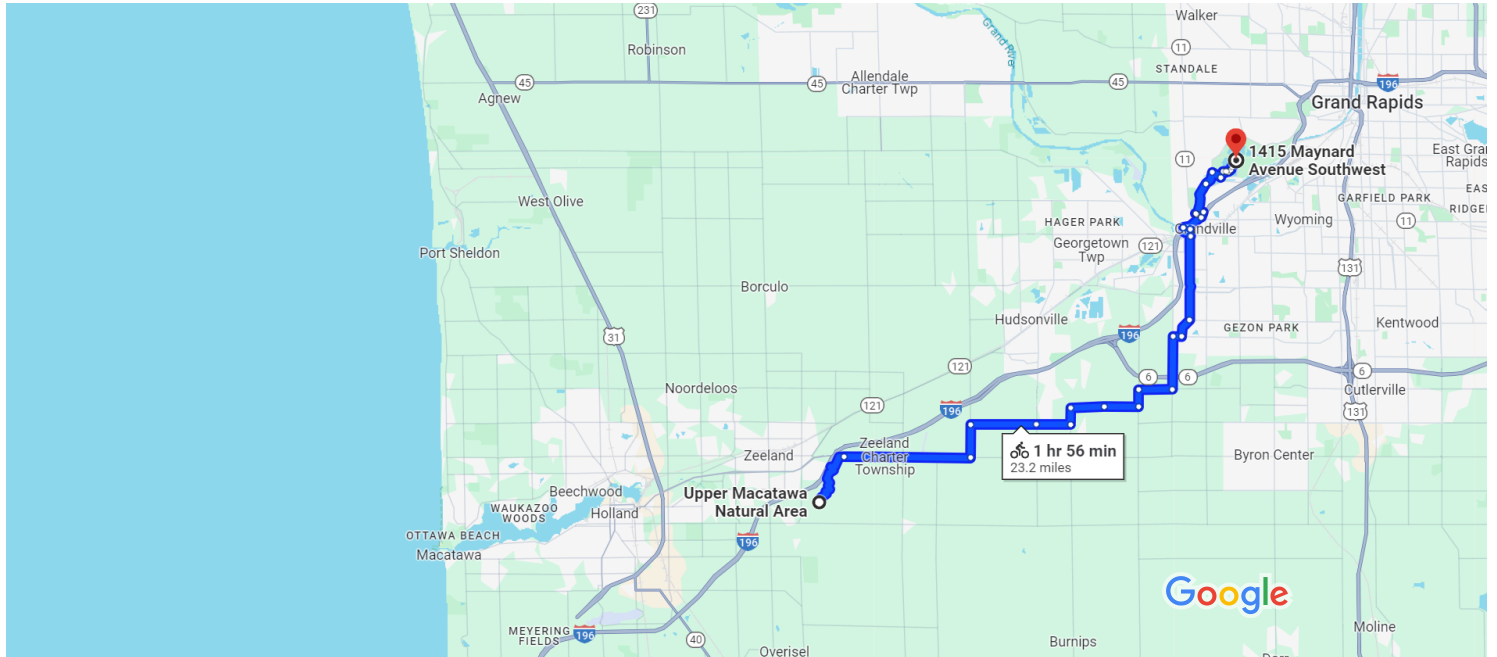

Upper Macatawa Natural Area, 1300 84th Ave, Bicycle 23.2 miles, 1 hr 56 min
Zeeland, MI 49464 to 1415 Maynard Ave SW, Walker, MI 49534

Map data ©2024 2 mi

Use caution—bicycling directions may not always reflect real-world conditions

Upper Macatawa Natural Area

1300 84th Ave, Zeeland, MI 49464

- ↑ 1. Head north toward Upper Macatawa Natural Area
_____ 66 ft
- ↘ 2. Turn right onto Upper Macatawa Natural Area
_____ 2.1 mi
- ↑ 3. Continue onto Fred Meijer Kenowa Trail
_____ 3.8 mi
- ↙ 4. Slight left to stay on Fred Meijer Kenowa Trail
_____ 98 ft
- ↶ 5. Turn left onto 48th Ave
_____ 1.0 mi
- ↘ 6. Turn right onto Fred Meijer Kenowa Trail
_____ 1.9 mi
- ↙ 7. Slight left to stay on Fred Meijer Kenowa Trail
_____ 1.0 mi
- ↶ 8. Turn left onto 24th Ave
_____ 0.5 mi
- ↘ 9. Turn right
_____ 1.0 mi

- 10. Turn right onto Greenly St
----- 1.0 mi
- 11. Turn left onto 8th Ave
----- 0.5 mi
- 12. Turn right onto Quincy St
----- 1.0 mi
- 13. Turn left onto Kenowa Ave
----- 1.6 mi
- 14. Turn right onto 56th St SW
----- 0.3 mi
- 15. Turn left onto Canal Ave SW
----- 0.6 mi
- 16. Turn left to stay on Canal Ave SW
----- 2.5 mi
- 17. Turn right onto Chicago Dr SW
----- 171 ft
- 18. Turn left onto Broadway Ave SW
----- 0.2 mi
- 19. Turn left onto Buck Creek Trail
----- 0.4 mi
- 20. Turn right onto Kent Trl
----- 0.6 mi
- 21. Slight left onto Indian Mounds Dr SW
----- 0.2 mi
- 22. Turn right
----- 0.2 mi
- 23. Turn right
----- 0.2 mi
- 24. Continue onto Kent Trails
----- 279 ft
- 25. Slight right to stay on Kent Trails
----- 1.0 mi
- 26. Slight right to stay on Kent Trails
----- 0.4 mi
- 27. Turn right to stay on Kent Trails
----- 0.3 mi
- 28. Slight left to stay on Kent Trails
----- 66 ft
- 29. Slight left onto Fred Meijer Millennium Trail
----- 0.2 mi
- 30. Turn right to stay on Fred Meijer Millennium Trail
----- 59 ft
- 31. Turn right to stay on Fred Meijer Millennium Trail
----- 0.1 mi