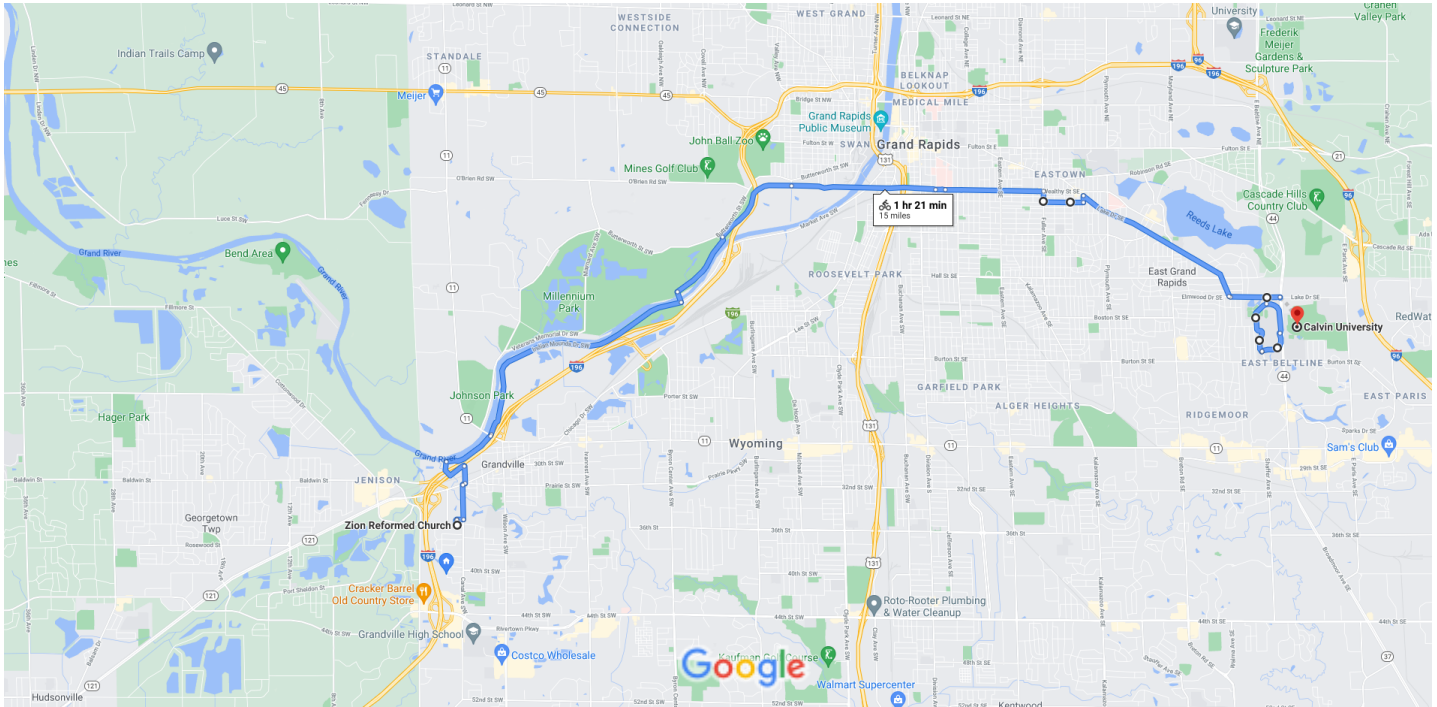

Zion Reformed Church to Calvin University

Bicycle 15.0 miles, 1 hr 21 min

Map data ©2021 1 mi

Use caution—bicycling directions may not always reflect real-world conditions

Zion Reformed Church

4457 36th St SW, Grandville, MI 49418

- 1. Head west toward Fairmeadow Dr SW
89 ft
- 2. Turn right toward Fairmeadow Dr SW
305 ft
- 3. Turn right toward Fairmeadow Dr SW
46 ft
- 4. Turn left toward Fairmeadow Dr SW
59 ft
- 5. Turn right onto Fairmeadow Dr SW
404 ft
- 6. Turn left onto Canal Ave SW
0.4 mi
- 7. Turn right onto Chicago Dr SW
171 ft
- 8. Turn left onto Broadway Ave SW
0.2 mi
- 9. Turn left onto Buck Creek Trail
0.4 mi

- 10. Turn right onto Kent Trails
----- 0.6 mi
- ↙ 11. Slight left onto Indian Mounds Dr SW
----- 115 ft
- ↙ 12. Slight left onto Kent Trails
----- 3.1 mi
- ↶ 13. Turn left to stay on Kent Trails
----- 0.1 mi
- 14. Turn right to stay on Kent Trails
----- 0.9 mi
- 15. Turn right to stay on Kent Trails
----- 1.1 mi
- 16. Turn right onto Wealthy St SW
----- 1.7 mi
- 📍 17. At the traffic circle, continue straight onto
Wealthy St SE
----- 0.1 mi
- 📍 18. At the traffic circle, continue straight to stay on
Wealthy St SE
----- 1.1 mi
- 19. Turn right onto Fuller Ave SE
----- 0.1 mi
- ↶ 20. Turn left onto Logan St SE
----- 0.5 mi
- ↶ 21. Turn left onto Glenwood Ave SE
----- 410 ft
- 22. Turn right onto Lake Dr SE
----- 2.1 mi
- ↑ 23. Continue straight onto Elmwood Dr SE
----- 72 ft
- ↑ 24. Continue onto Lake Dr SE
----- 0.4 mi
- 25. Turn right toward Knollcrest Circle Southeast
----- 427 ft
- 26. Turn right onto Knollcrest Circle Southeast
----- 0.7 mi
- ↶ 27. Turn left
----- 49 ft
- 28. Turn right
----- 0.4 mi
- 29. Turn right toward Knight Way Southeast
----- 43 ft
- 30. Turn right onto Knight Way Southeast
----- 46 ft

-  31. Turn left onto Knollcrest Circle Southeast
0.4 mi
-  32. Turn right toward Lake Dr SE
427 ft
-  33. Turn right onto Lake Dr SE
0.2 mi
-  34. Turn right onto E Beltline Ave SE
36 ft

Calvin University